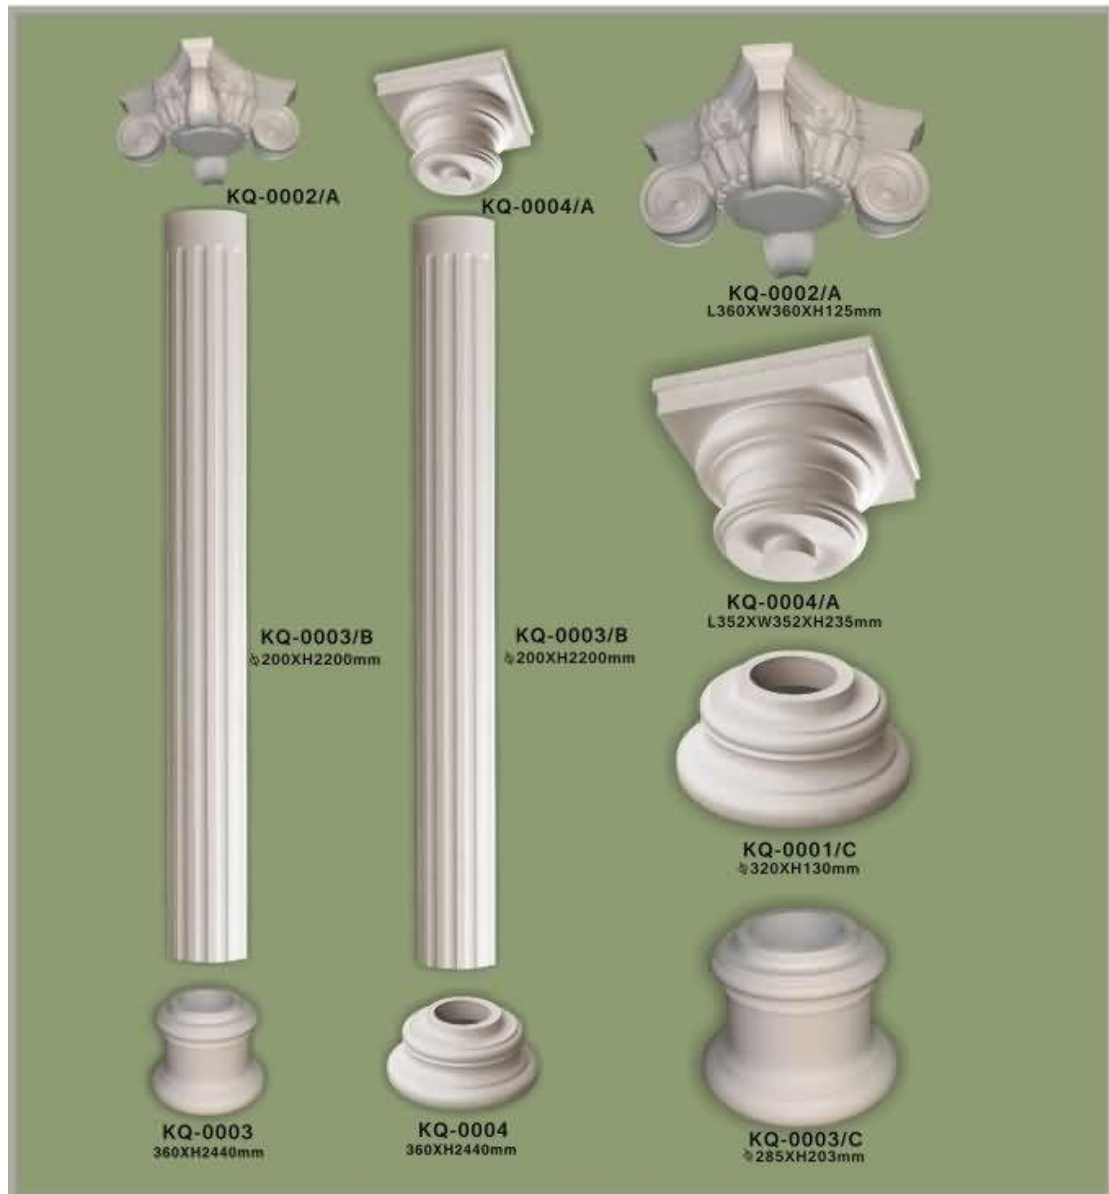

羅馬柱
COLUMNS

本頁產品印刷顏色與實際顏色略有差異，請以樣辦或出貨為準。可訂制不同顏色。
The color of printed out for your reference only, please refer sample or bulk product for final. We are welcome for other color order as well.