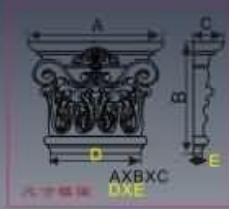

平面羅馬柱
PLANE ROMA PILLAR

KS-0027A 260X80X70mm