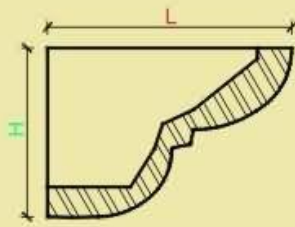

仿木槽
PU WOOD TROUGH

木槽产品编号和产品尺寸:

名称	长度	高度(H)	高度(H)
KU-0001L	3200mm	216mm	140mm
KU-0001M	3200mm	130mm	117mm
KU-0001S	3200mm	89mm	84mm

KU-0001L

KU-0002M

KU-0003S

本页产品印刷颜色与实际颜色略有差异，请以样册或出货为准。可订制不同颜色。
The color of printed suit for your reference only please refer sample or bulk product for final. We are welcome for other color order as well.