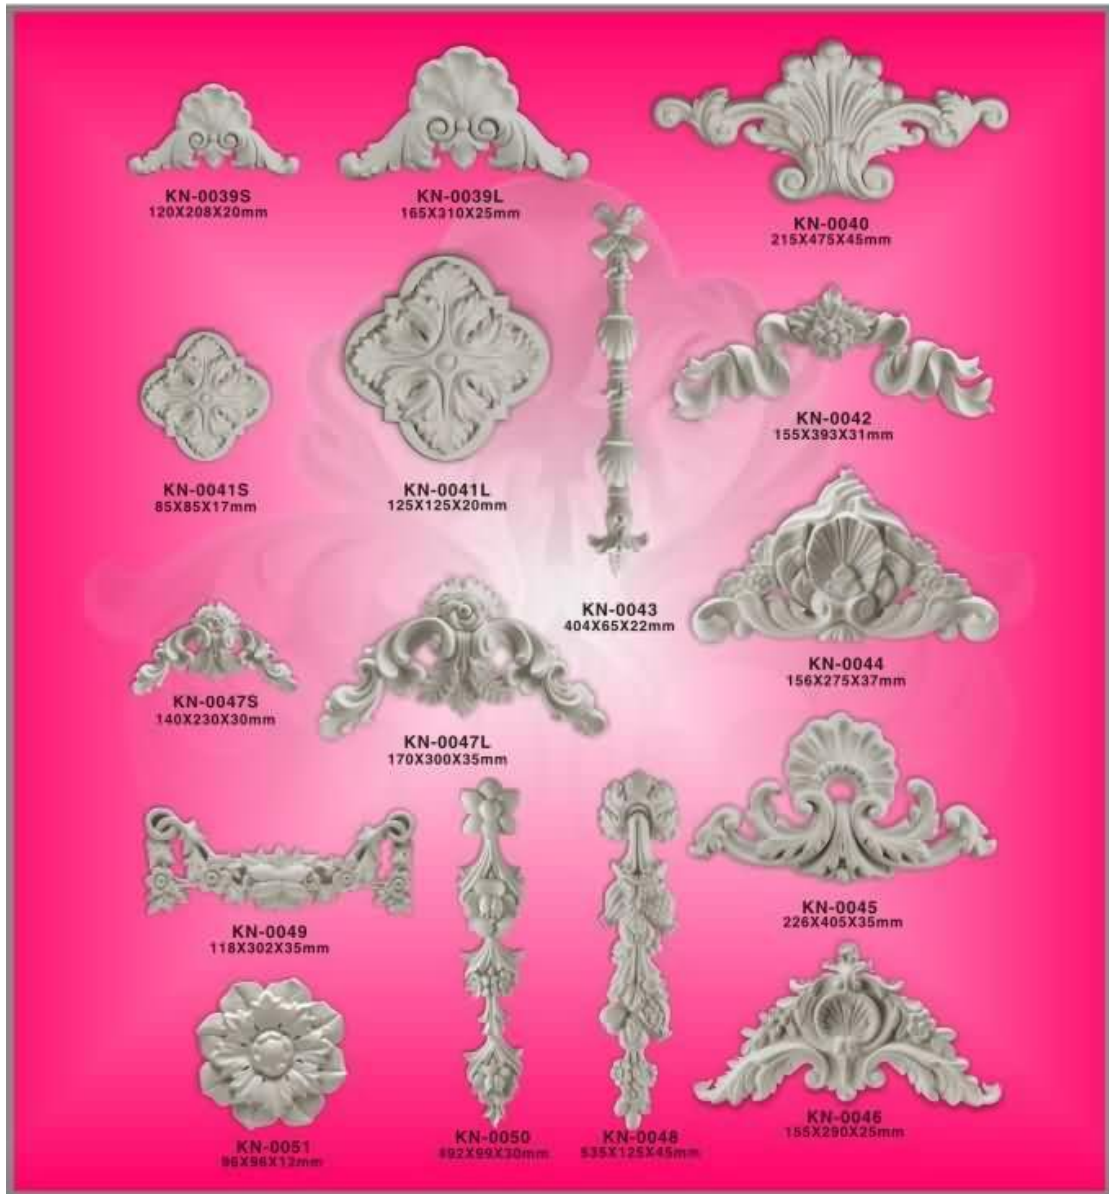

尺寸標識：高(H) 寬(W) 厚(T)

本頁產品印刷顏色與實際顏色略有差異，請以樣辦或出貨為準。可訂制不同顏色。
The color of printed out for your reference only, please refer sample or bulk product for final. We are welcome for other color order as well.

精雕飾花
VENEER ACCESSORIES