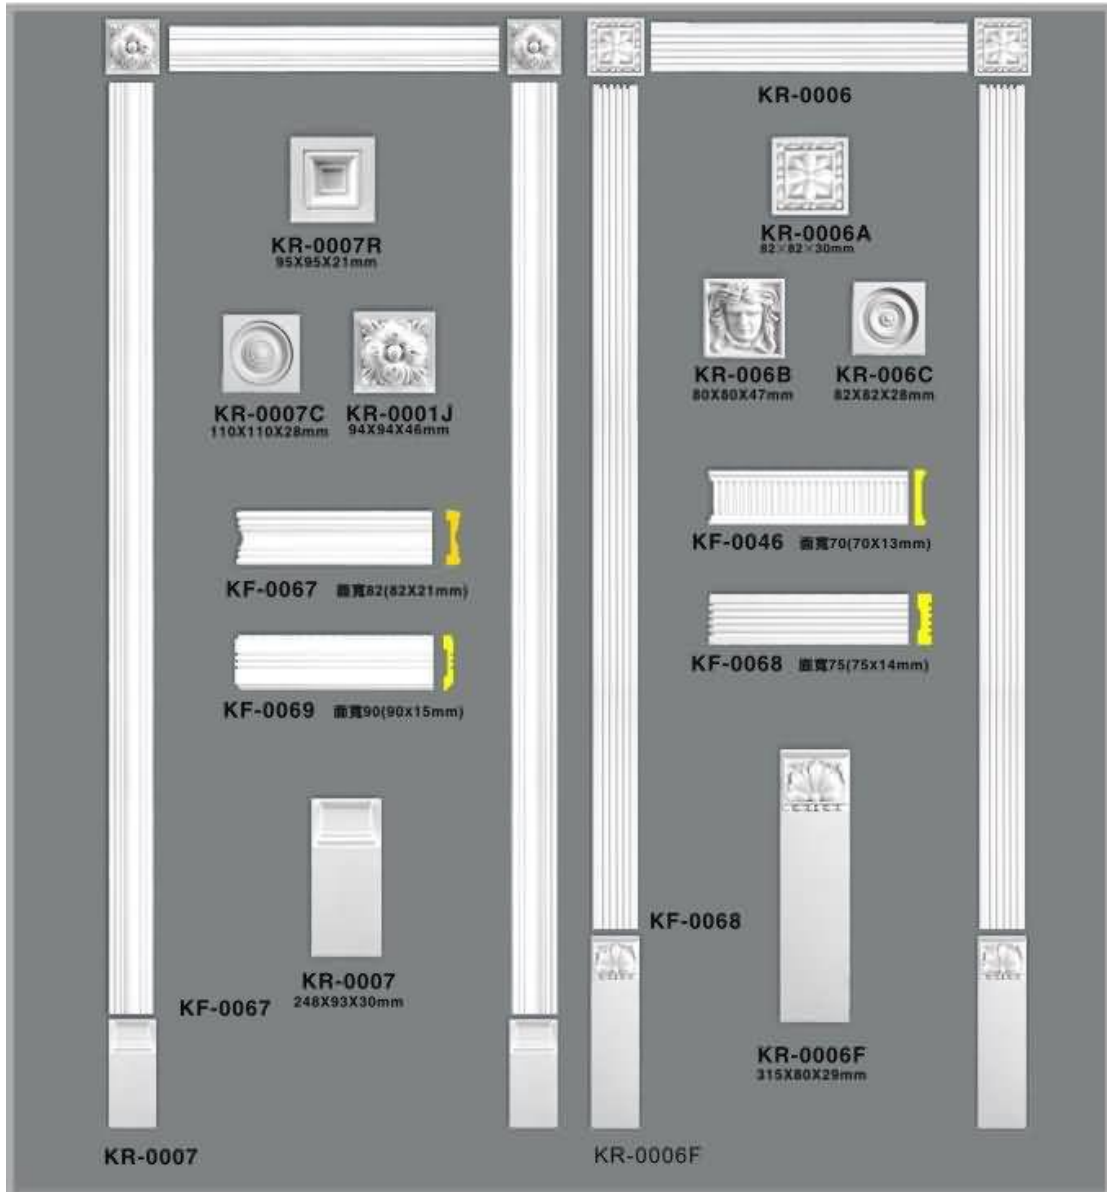

門框及窗框
DOORS & WINDOWS SURROUND

本頁產品印刷顏色與實際顏色略有差異，請以樣辦或出貨為準。可訂制不同顏色。
The color of printed out for your reference only, please refer sample or bulk product for final. We are welcome for other color order as well.