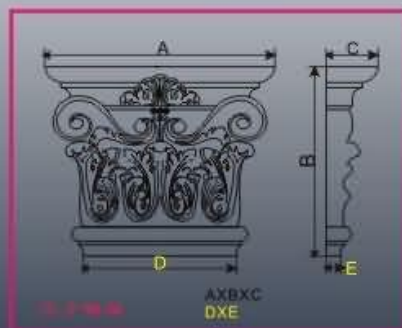

窗簾盒線板是專為窗口增加
立體美感而設計，如非窗口
較大可用KF-0064加長。

KF-0064 145X33mm L1290mm

KR-0016 145X33mm L2160mm

KR-0017 145X33mm L2160mm

平面羅馬柱
PLANE ROMA PILLAR

KS-0026 610X403X165mm
105X40mm

本頁產品印刷顏色與實際顏色略有差異，請以樣辦或出貨為準。可訂制不同顏色。
The color of printed out for your reference only please refer sample or bulk product for final. We are welcome for other color order as well.

平面羅馬柱
PLANE ROMA PILLAR

KS-0019
214X132X55mm
130X20mm

KS-0002
2000X135X20mm

KS-0003
257X137X33mm

KS-0004
345X425X100mm
260X26mm

KS-0005
420X345X95mm
280X26mm

Technical drawing labels: A, B, C, D, E, AXBXC, DXE