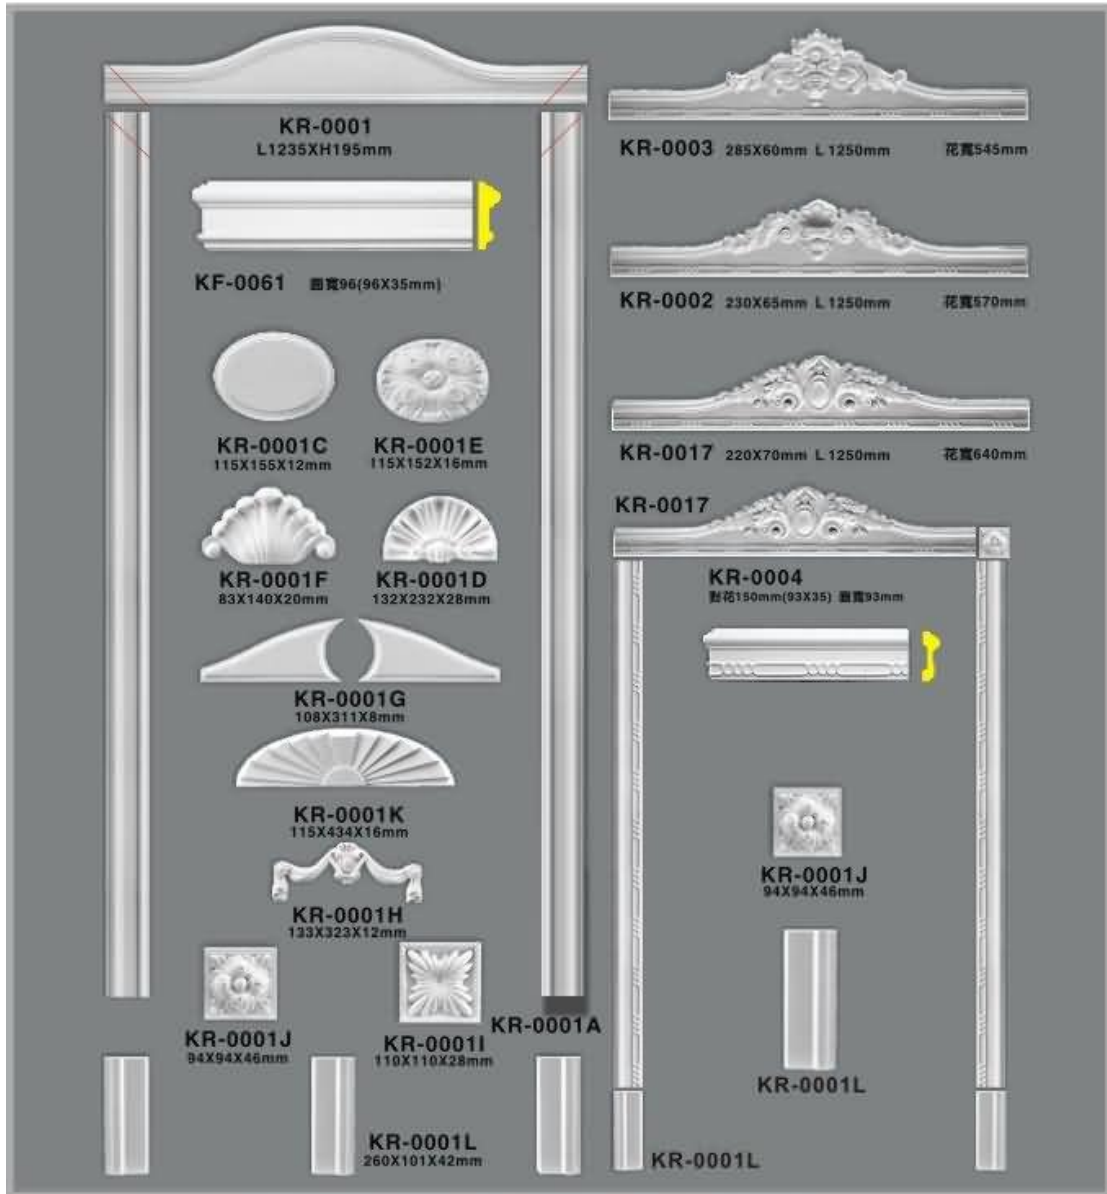

門框窗框

DOORS & WINDOWS SURROUND

本頁產品印刷顏色與實際顏色略有差異，請以樣辦或出貨為準。可訂制不同顏色。