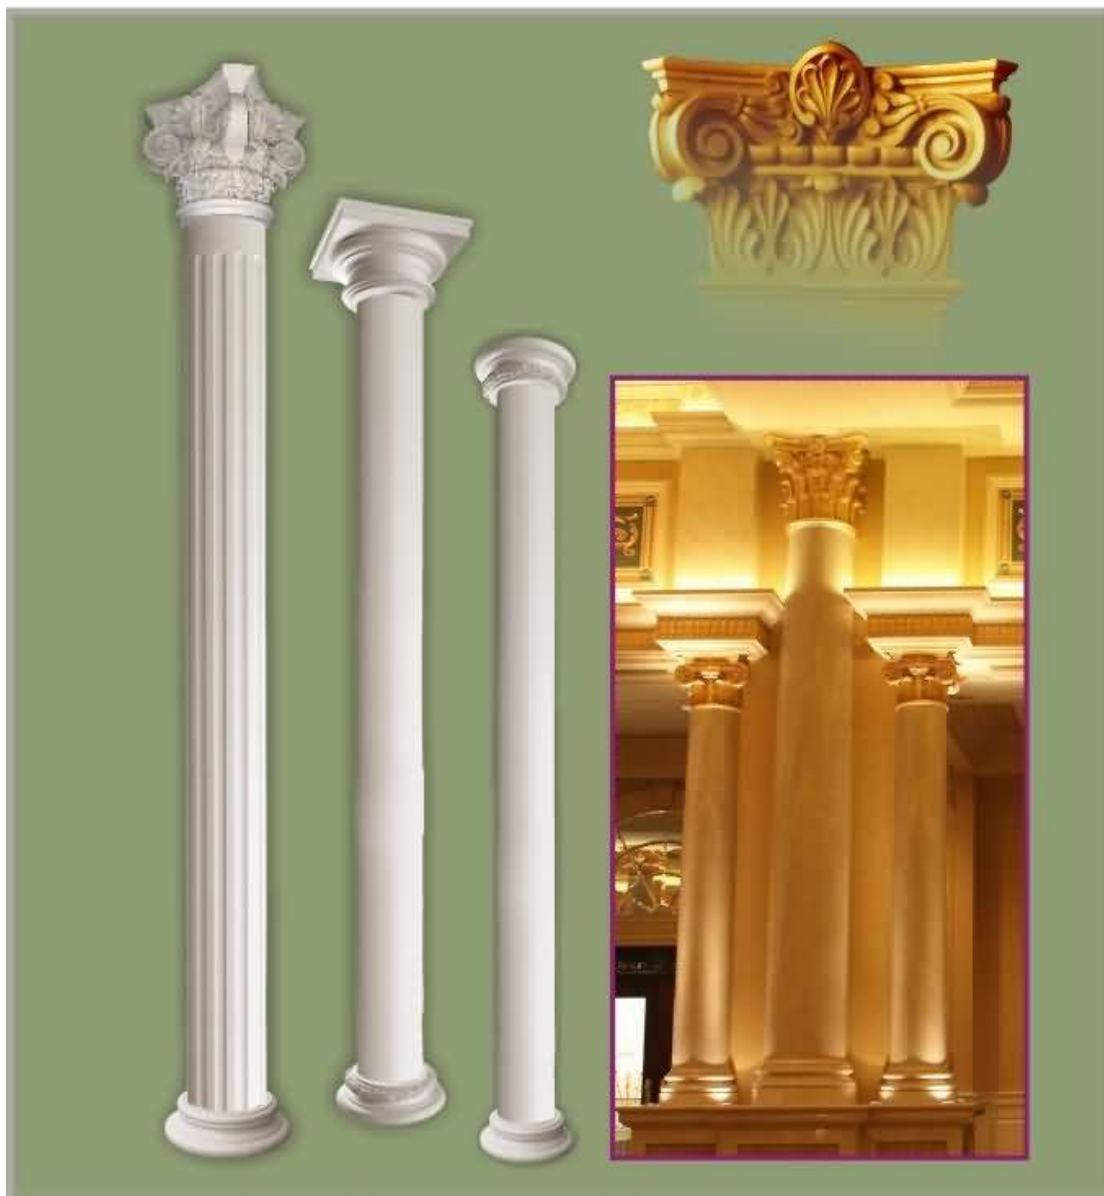

羅馬柱
COLUMNS

本頁產品印刷顏色與實際顏色略有差異，請以樣辦或出貨為準。可訂制不同顏色。
The color of printed out for your reference only, please refer sample or bulk product for final. We are welcome for other color order as well.