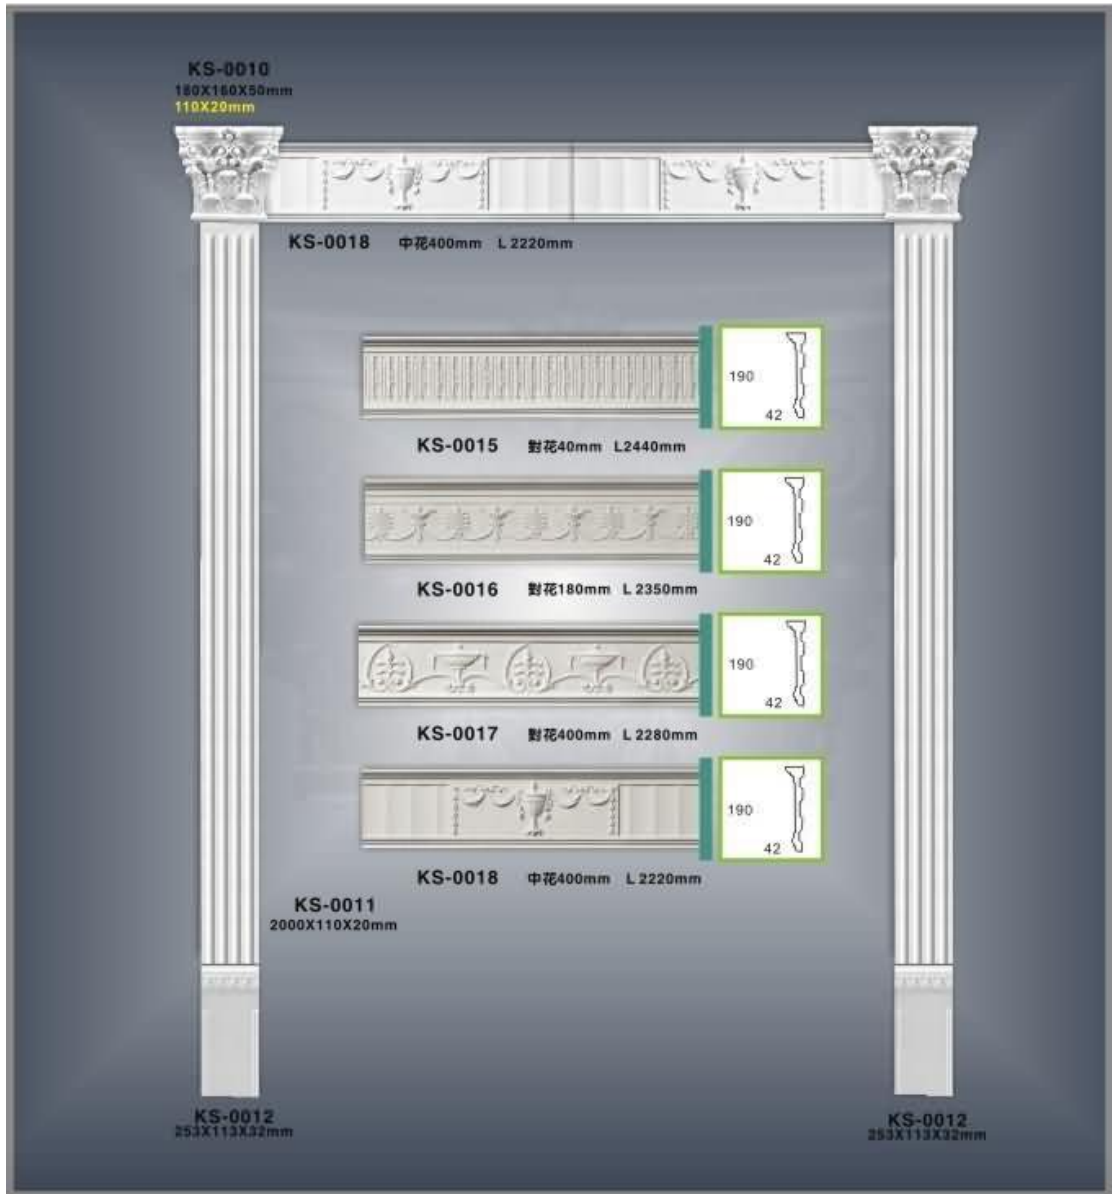

窗簾盒線板是專為窗口增加
立體美感而設計，如非窗口
較大可用KF-0064加長。

KF-0064 145X33mm L1290mm

KR-0016 145X33mm L2160mm

KR-0017 145X33mm L2160mm

平面羅馬柱
PLANE ROMA PILLAR

KS-0026 610X403X165mm
105X40mm

本頁產品印刷顏色與實際顏色略有差異，請以樣辦或出貨為準。可訂制不同顏色。
The color of printed out for your reference only please refer sample or bulk product for final. We are welcome for other color order as well.